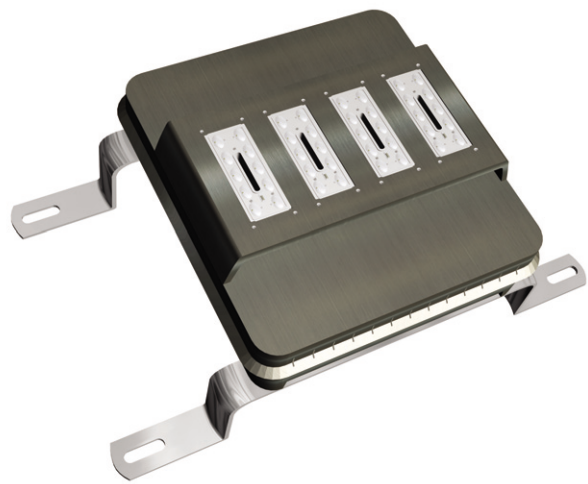

ECHOLUCE Lighting Pole

LED 터널등기구

ECHOLUCE Lighting Pole

EUTLED CERTIFICATE

EUTLED-90W

규격	90W
식별번호	23036657